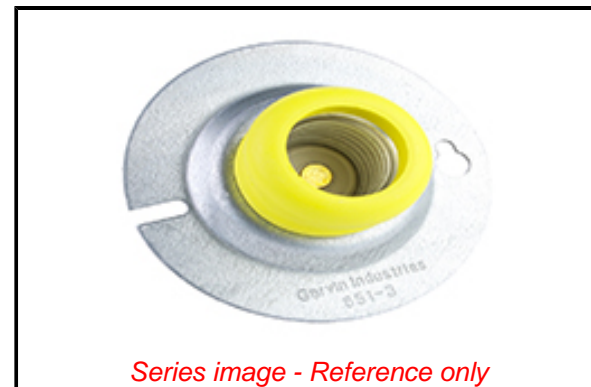

PLEASE CHECK WWW.MOLEX.COM FOR LATEST PART INFORMATION

Part Number: [1301520020](#)
Status: **Active**
Overview: [Lighting Accessories](#)
Description: Watertite Lamp Holder, 3.50" Cover Plate

Documents:

[RoHS Certificate of Compliance \(PDF\)](#)

Agency Certification

CSA LR1533

General

Product Family	Portable Lighting
Series	130152
NEMA Configuration	N/A
Outlet	None
Overview	Lighting Accessories
Product Name	Woodhead
Taxonomy	Portable Lighting Accessories
Type	Lamp Holder
UPC	78678861651

Physical

Cord Length - Primary	N/A
Cord Length - Secondary	N/A
Depth	N/A
Duty	Wet Location
Guard Included	No
Guard Type	N/A
Height	N/A
Length	N/A
Material - Guard	N/A
Packaging Type	Bag
Socket Construction	N/A

Electrical

Bulb Type	Incandescent
Lamp Type	N/A
Lamp Wattage - Maximum	N/A
Lumens	N/A
On/Off Switch	No
Voltage (Fixture) - Maximum	600V DC

Material Info

Engineering Number 601

Series image - Reference only